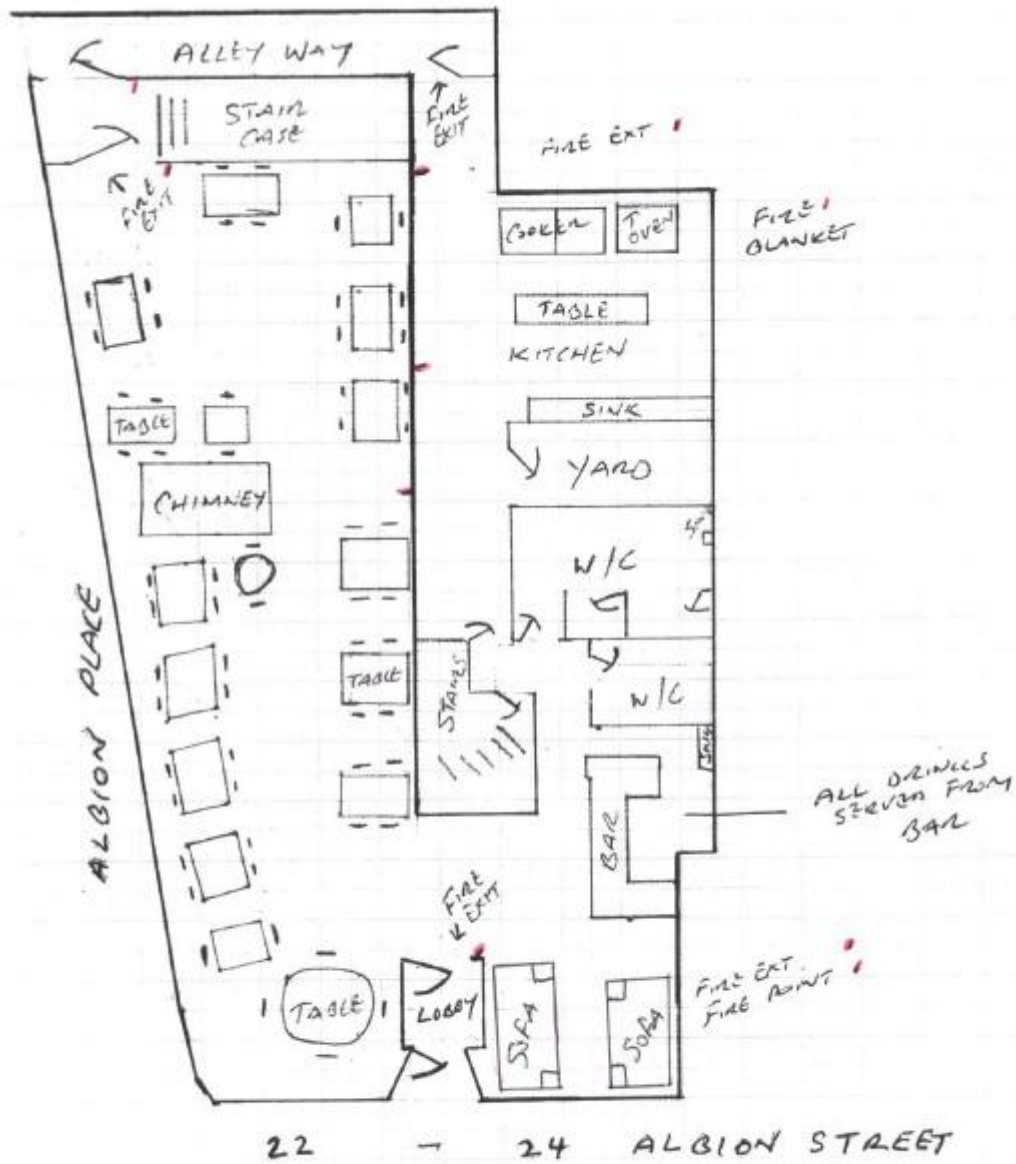

Internal plan – Masala Bites

Beltham Borough Council Public Protection	
ASSIGNED TO	
REC'D	- 6 AUG 2005